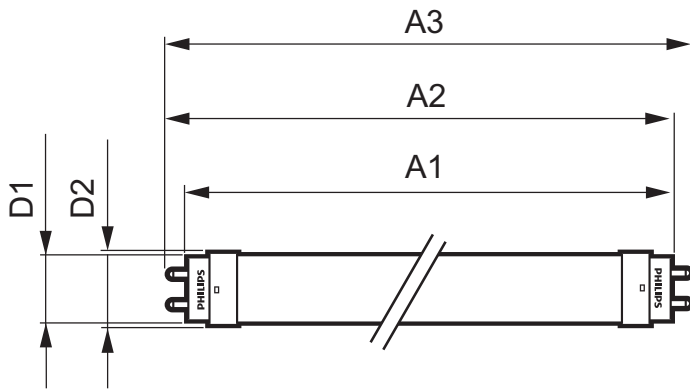

Related products

Endura LEDtube GA 11W/840

Endura LEDtube GA 11W/835

Endura LEDtube GA 22W/835

Endura LEDtube GA 22W/840

Dimensional drawing

MASTER LEDtube, G13

Product	A1 (Norm)	A2 (Norm)	A3 (Norm)	C1 (Norm)	D1 (Norm)	D2 (Norm)
LEDtube T8 Tube GA 11W/835 24" G13	588.5	595.5	602.5	-	28	25.68
LEDtube T8 Tube GA 22W/835 48" G13	1198.0	1205.0	1212.0	-	28	25.68
LEDtube T8 Tube GA 11W/840 24" G13	588.5	595.5	602.5	-	28	25.68
LEDtube T8 Tube GA 22W/840 48" G13	1198.0	1205.0	1212.0	-	28	25.68